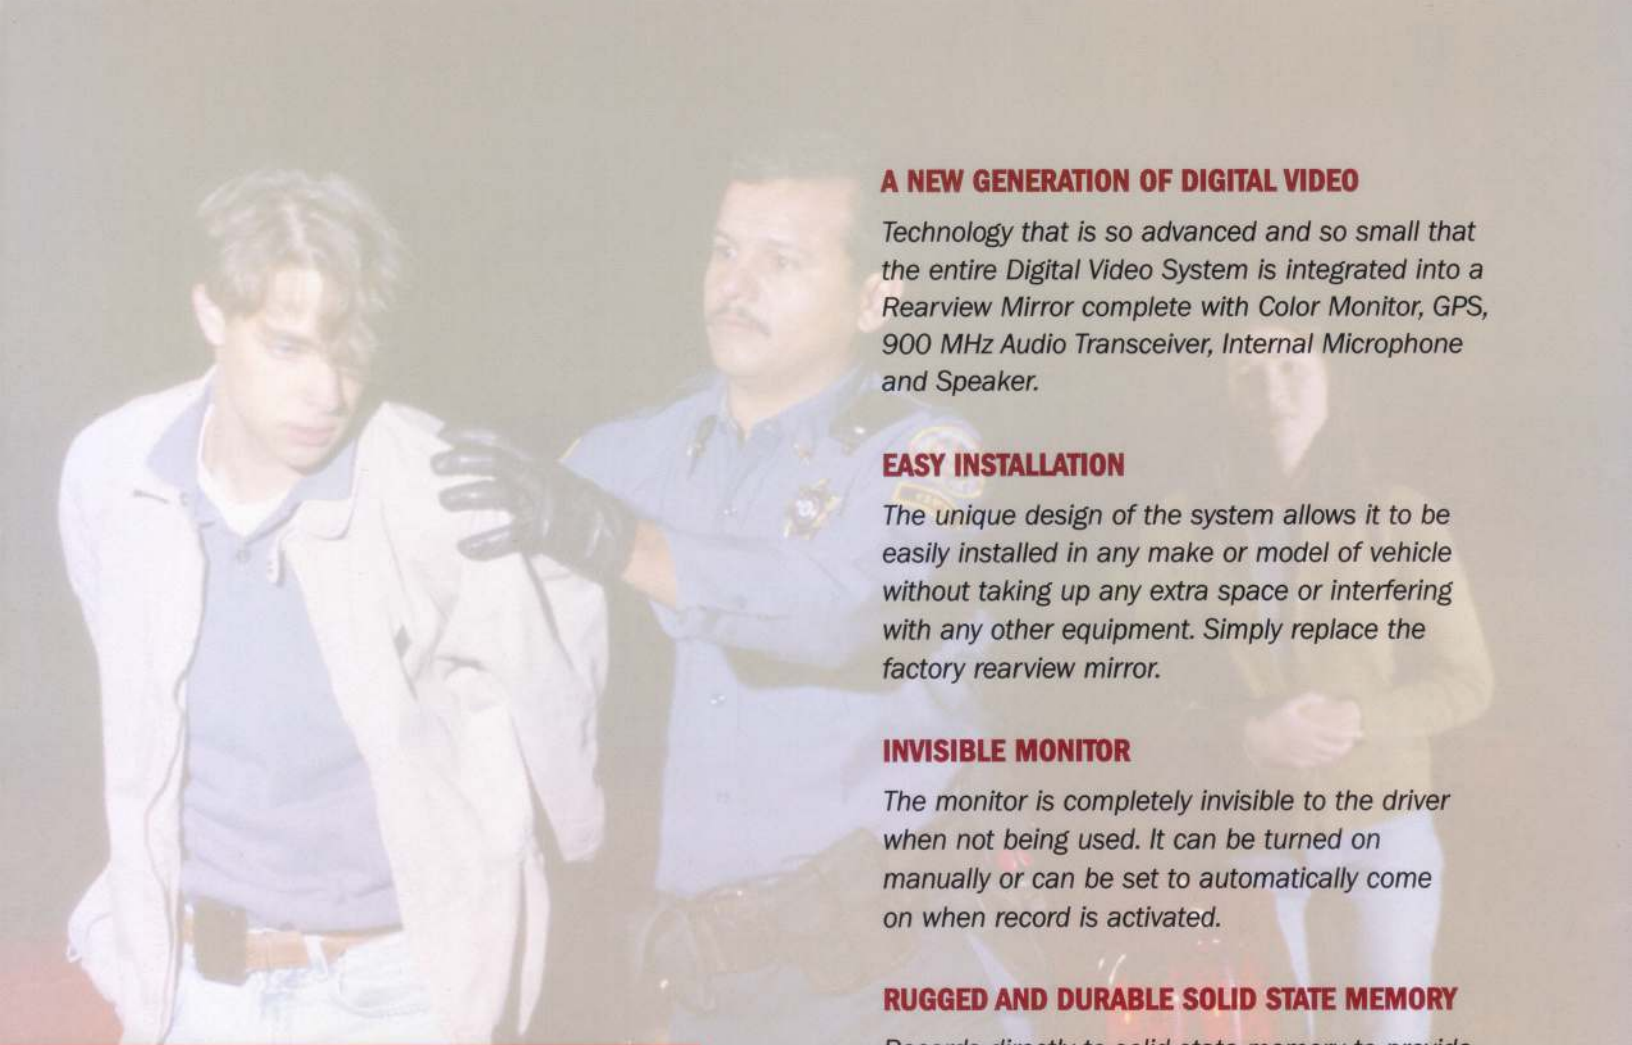

Nothing Mounted In The Trunk, Console, H

A NEW GENERATION OF DIGITAL VIDEO

Technology that is so advanced and so small that the entire Digital Video System is integrated into a Rearview Mirror complete with Color Monitor, GPS, 900 MHz Audio Transceiver, Internal Microphone and Speaker.