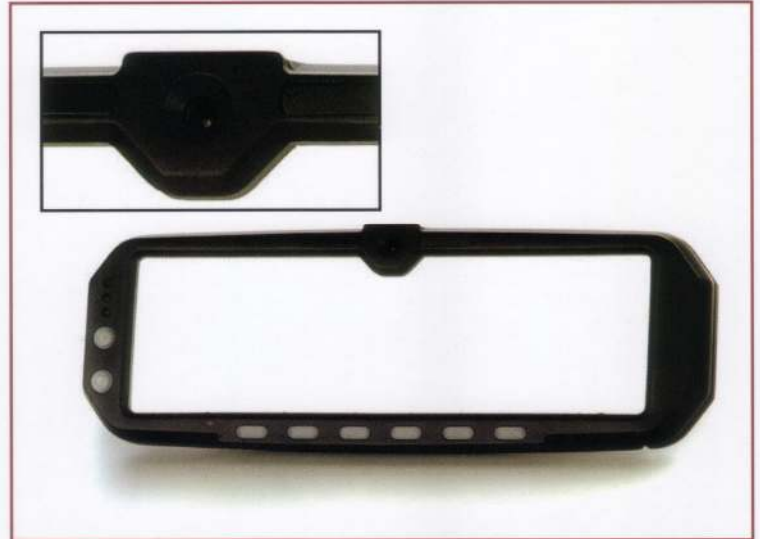

Patent Pending

***A COMPLETE DIGITAL
IN-CAR VIDEO SYSTEM
INTEGRATED INTO
A REARVIEW MIRROR***

CAMERA:

Ultra compact color camera with 120X Digital Zoom and special low light night mode. Measuring only 3"x2"x2".

900 MHZ TRANSCEIVER:

Compact 900 Mhz audio transceiver offers superior range, automatic activation option, internal microphone and automatic synching to other units.

REAR SEAT CAMERA:

Integrated low light infrared rear seat camera with extra wide angle view ensures a complete view and incredible night time performance.