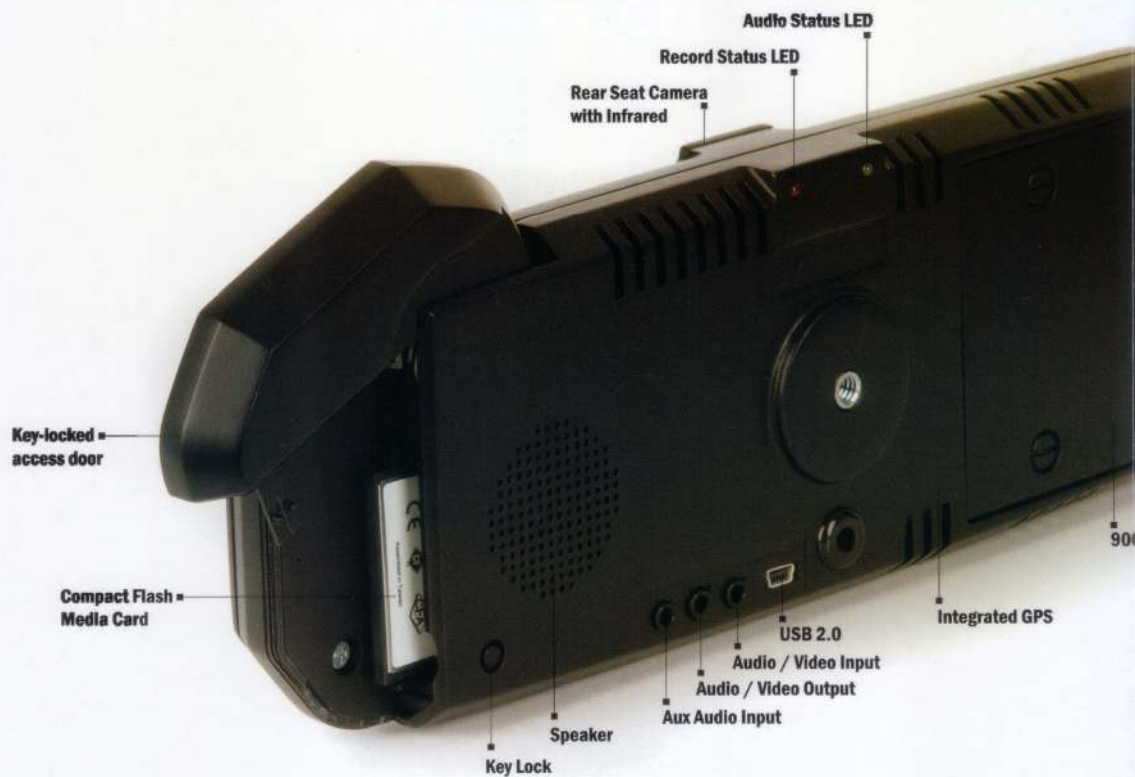

Patent Pending

***A COMPLETE DIGITAL
IN-CAR VIDEO SYSTEM
INTEGRATED INTO
A REARVIEW MIRROR***

CAMERA:

Ultra compact color camera with 120X Digital Zoom and special low light night mode. Measuring only 3"x2"x2".

900 MHZ TRANSCEIVER:

Compact 900 Mhz audio transceiver offers superior range, automatic activation option, internal microphone and automatic synching to other units.

REAR SEAT CAMERA:

Integrated low light infrared rear seat camera with extra wide angle view ensures a complete view and incredible night time performance.

Nothing Mounted In The Trunk, Console, H

A NEW GENERATION OF DIGITAL VIDEO

Technology that is so advanced and so small that the entire Digital Video System is integrated into a Rearview Mirror complete with Color Monitor, GPS, 900 MHz Audio Transceiver, Internal Microphone and Speaker.

INVISIBLE MONITOR

The monitor is completely invisible to the driver when not being used. It can be turned on manually or can be set to automatically come on when record is activated.

RUGGED AND DURABLE SOLID STATE MEMORY