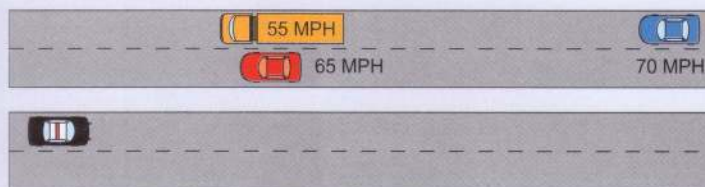

Fast Done Right

Our desire at Decatur Electronics is to make our radar systems an effective tool that your department can use to provide honest evidence that will stand up in court. When a Decatur Electronics radar is placed into the Fast mode, it will display and track the speed of the vehicle that is the second strongest target — as long as that target is going faster than the primary target. The full Doppler audio is also generated for the Fast target and the operator can lock a Fast target just as easily as the primary target speed can be locked. This is the only method of clocking fast targets that meets all of the evidentiary rules demanded by the courts. The Decatur Electronics method removes the potential for error in identifying targets, and it makes the most sense to an operator.